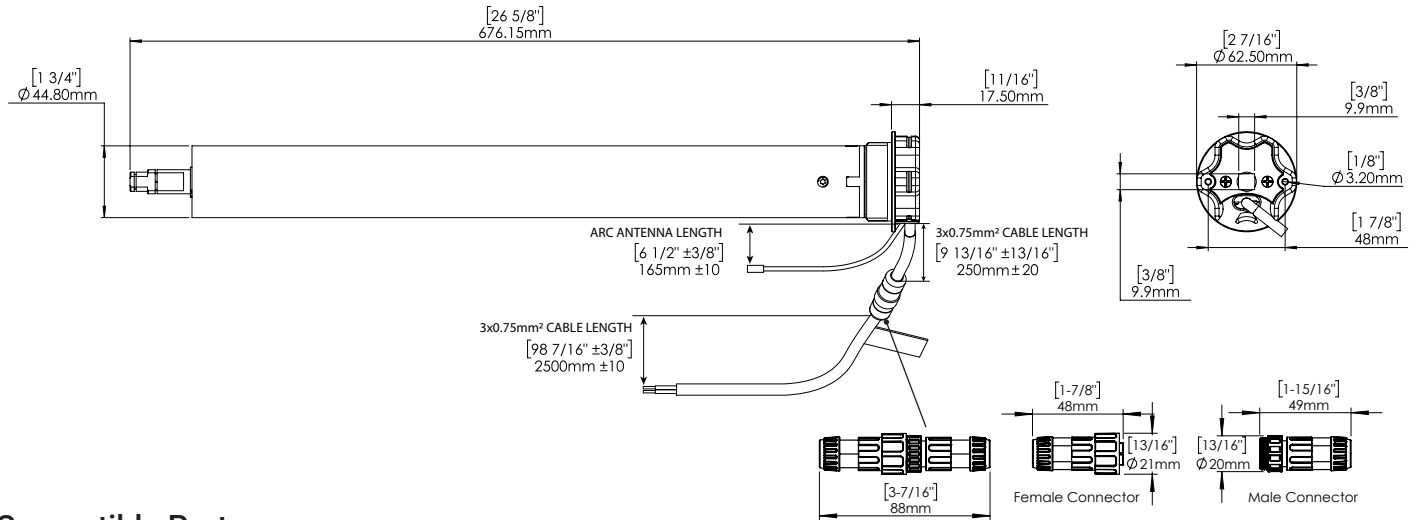

Dimensions

Compatible Parts

Tubes

Crown & Drives

Adaptors

| | |
|-----------------|---|
| 78mm Steel Tube | RE01-0678-050508 Crown |
| 78mm Alu Tube | MT03-0106-050006 Drive Wheel |
| S100 110mm Tube | RB80-0701-073100 Extreme Crown |
| S100 130mm Tube | RB80-0301-073100 Extreme Drive Wheel |
| S100 160mm Tube | MT03-0198-025008 - AUTOMATE SOMFY Drive wheel adaptor |