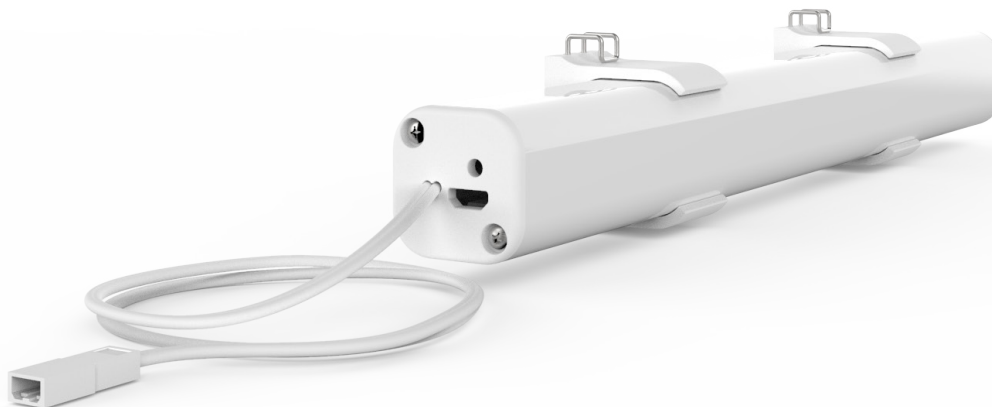

AUTOMATE™

Rechargeable Battery Pack

Used in place of external plug in power supplies or battery wands with disposable batteries.

CYCLE PERFORMANCE

Provides up to 500 up/down cycles on a single charge (depends on shade size)

DISCREET DESIGN

Small profile allows for optimal placement in window pocket.

QUICK CHARGING

Battery pack fully recharges in 6 hours for optimal operation.

BATTERY HEALTH

When using the Automate Pulse 2 hub & app, your battery status is indicated on shade screen.

SOLAR CHARGING

Recharges with optional solar panel for autonomous re-charging. Set and forget.

MICRO USB CHARGING

Quickly and conveniently charge the motor with any micro USB cable charger.

5 YEAR WARRANTY

ARC™ (Automate Radio Communication) is Rollease Acmeda's proprietary technology utilising 433MHz radio communication with bi-directional feedback that brings Automate motorised shading systems together.

© Rollease Acmeda