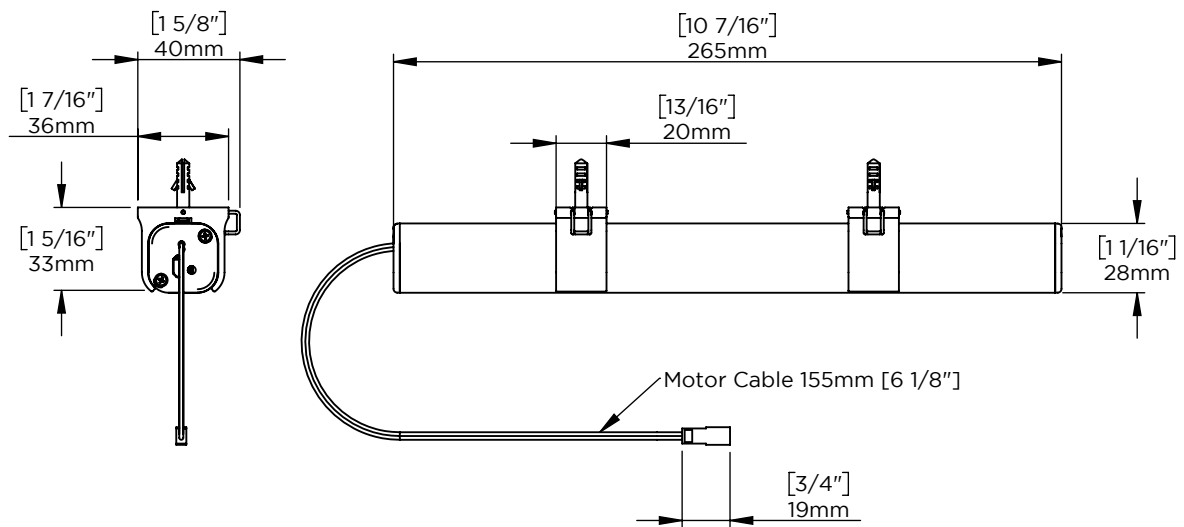

DIMENSIONS

WORKS WITH

- AUTOMATE DC Motors

ACCESSORIES (sold separately)

5V USB Cable 157" (4m)
MT03-0301-069007

5V USB CHARGING CABLE EXTENDER
48" (1.2m) - MT03-0301-069013
8" (210mm) - MT03-0301-069014

DC MOTOR CABLE EXT
6" (155mm) - MTDC-CBLXT6
48" (1.2m) - MTDC-CBLXT48
96" (2.4m) - MTDC-CBLXT96