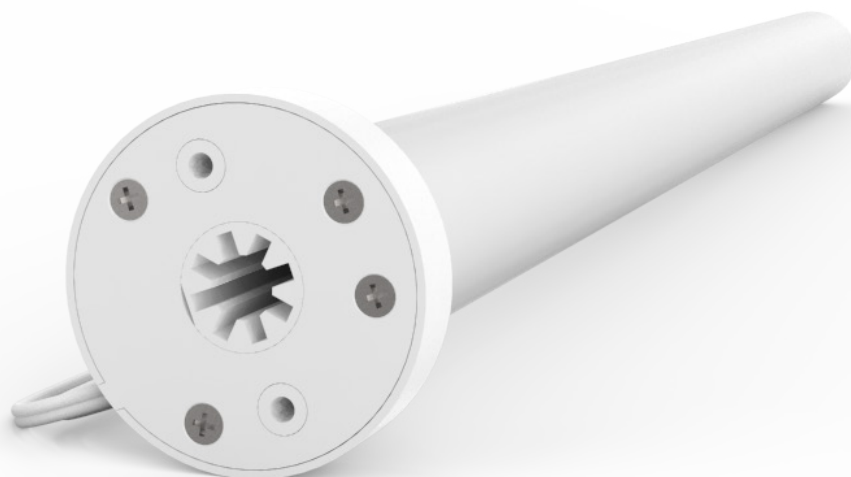

AUTOMATE™

WireFree Li-ion Q2.0

Rechargeable. Battery-powered. Efficient installation.
This wire-free motor's built-in rechargeable lithium-ion battery is perfect for small to medium shade applications.

BI-DIRECTIONAL COMMUNICATION

Automate Radio Communication utilizes two-way communication to provide up-to-date feedback on battery levels and shade positioning via the Automate Pulse 2 app.

ADJUSTABLE SPEED CONTROL

Three shade speed settings to suit your needs – faster for larger shades, slower for smaller. Features quiet operation when set to the lowest speed setting.

SIMPLIFIED SETUP

Whether using a remote control or app for shade setup, Automate programming instructions are streamlined to have your shades moving as quickly as possible.

FAVORITE POSITIONING

Add a programmable shade position in addition to the upper and lower limits that can be defined as your "favorite".

PRECISE LIMIT ADJUSTMENT

Incremental steps during limit setting allows for precise positioning of the shade.

QUIET OPERATION

Acoustically engineered to insulate sound.

5 YEAR WARRANTY

ARC™ (Automate Radio Communication) is Rollease Acmeda's proprietary technology utilising 433MHz radio communication with bi-directional feedback that brings Automate motorised shading systems together.

A DIVISION OF
**ROLLEASE
ACMEDA**