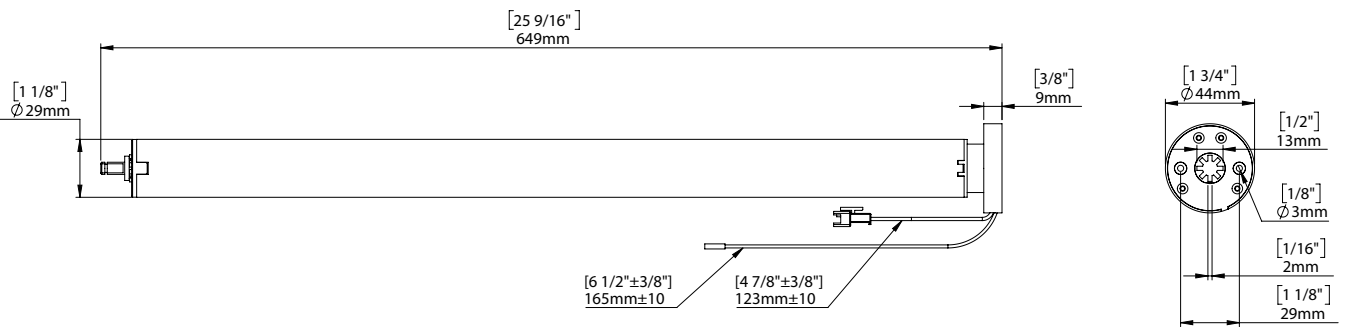

DIMENSIONS

COMPATIBLE PARTS

Tubes

Crown & Drives

Adaptors

1 1/2"	MT03-0110-069002
2"	MTCRDR-28-2
S45 Tube	MTCRDR-28-S45

- MTAD-25-28-SLV2W
- MTAD-252835-RS
- RB40-1402-069400

COMPATIBLE SYSTEMS