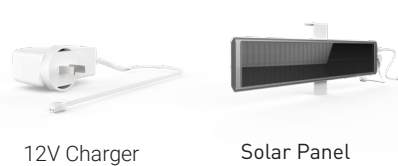

Charging Options