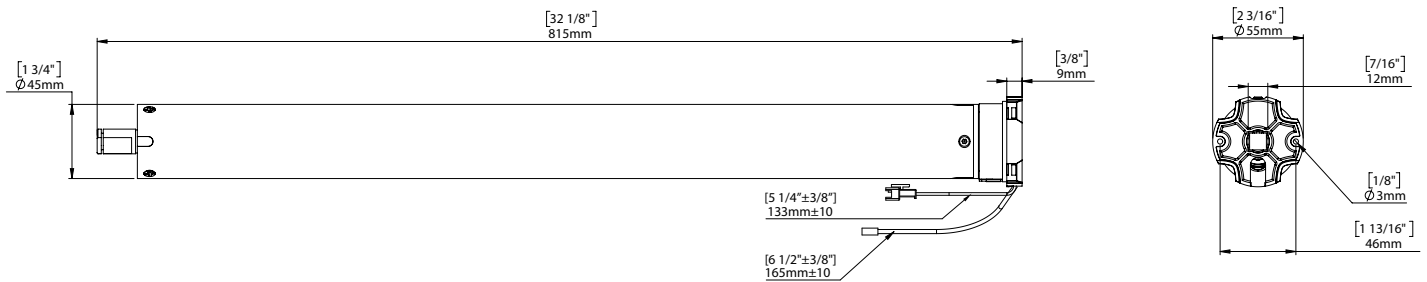

DIMENSIONS

COMPATIBLE PARTS

Tubes

Crown & Drives

Adaptors

2.0"	MTCRDR-45-2SW
2.5"	MTCRDR-45-2.5
3.25"	MTCRDR-45-3.25
S60 Tube	RB56-0336-050502
S80 Tube	RB56-0336-050502

- MTDRA-LT50
- MTAD-45-SL

COMPATIBLE SYSTEMS