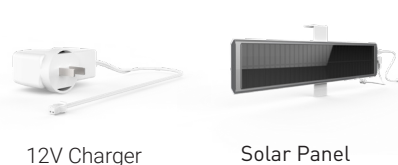

Charging Options