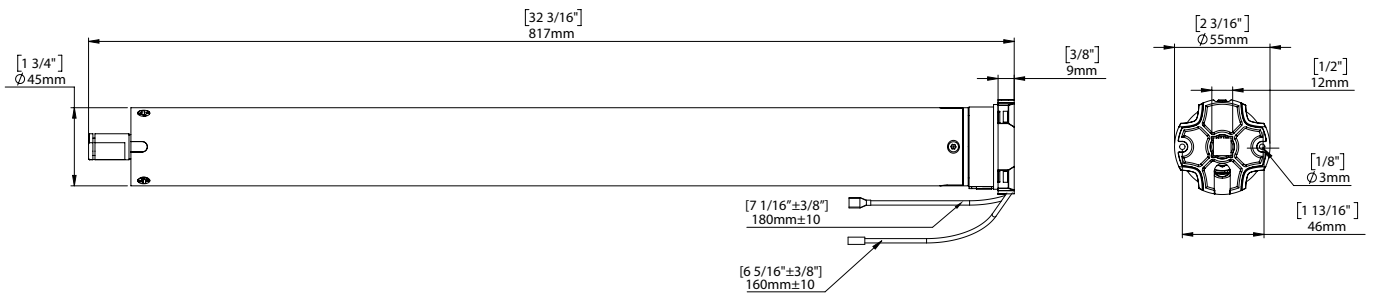

Dimensions

Compatible parts

Tubes

Crown & Drives

Adaptors

2.0"	MTCRDR-45-2SW
2.5"	MTCRDR-45-2.5
3.25"	MTCRDR-45-3.25
S60 Tube	RB56-0336-050502
S80 Tube	B56-0138-050508

- MTDRA-LT50
- MTAD-45-SL

Compatible Systems