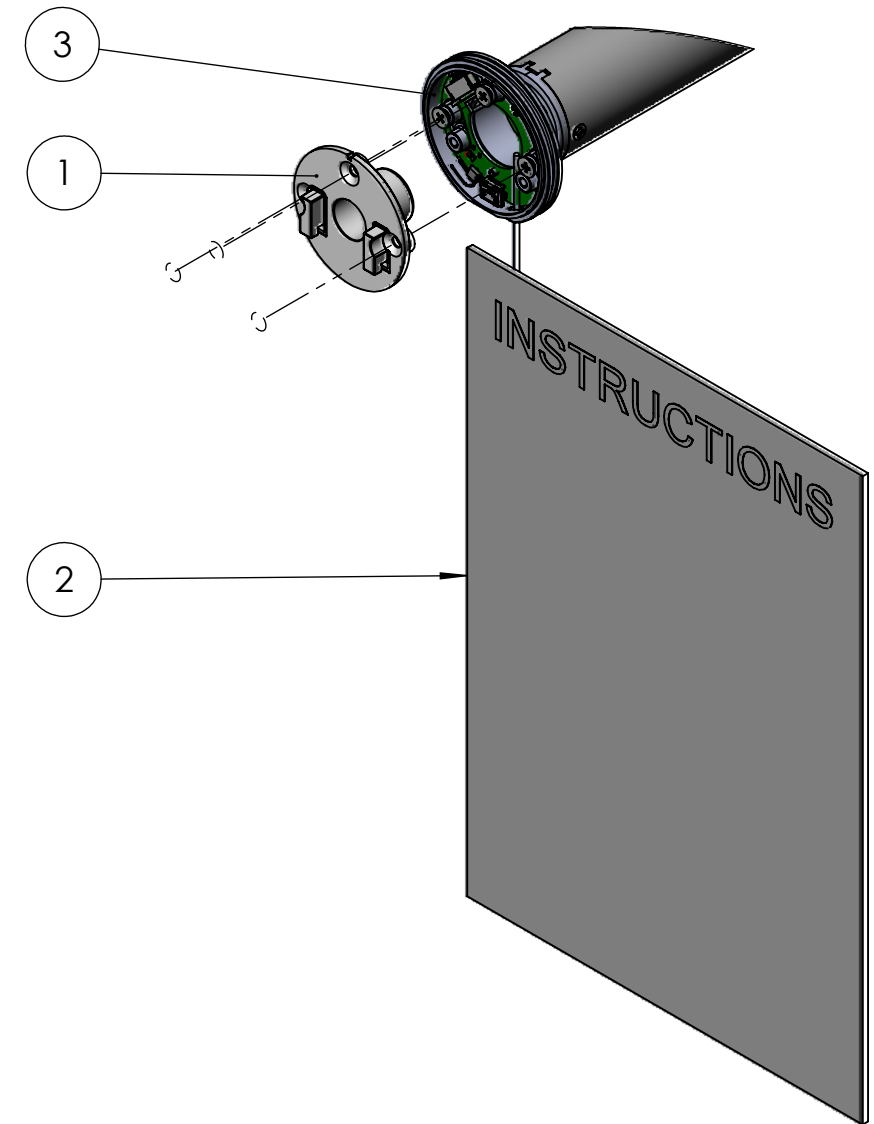

ITEM NO.	PARTNO	DESCRIPTION	Default/ QTY.	Carton QTY
1	MT03-0206-069002	AUTOMATE | BRACKET ADAPTOR SKYLINE SERIES	1	15
2	Instructions	Installation Instructions	1	15
3	DM28LEU/S-2/28 - Q	AUTOMATE | LI-ION 2.0Nm ARC Motor [Ø28/5V/20rpm]	1	15

NOTE:
Motor is supplied with MT03-0205-069002 (Skyline) attached to the motor.

PRODUCT SPECIFICATION SHEET

ITEM DESCRIPTION: **5V ZERO LI-ION 2.0NM CT15 Q MOTOR [Ø28/5V/28RPM](SKY)**

ITEM CODE: **MT01-1328-069008-CT**

© ROLLESE ACMEDA

SCALE:1:2

DRAWN: 29 Jan 2024

www.rolleseeacmeda.com

PROPRIETARY & CONFIDENTIAL
THE INFORMATION CONTAINED IN THIS DRAWING IS THE SOLE PROPERTY OF ROLLESE ACMEDA. ANY REPRODUCTION IN PART OR WHOLE WITHOUT THE WRITTEN PERMISSION OF ROLLESE ACMEDA IS PROHIBITED.

DIMENSIONS
IN "MM"

SIZE: **A3**

REV. **01**