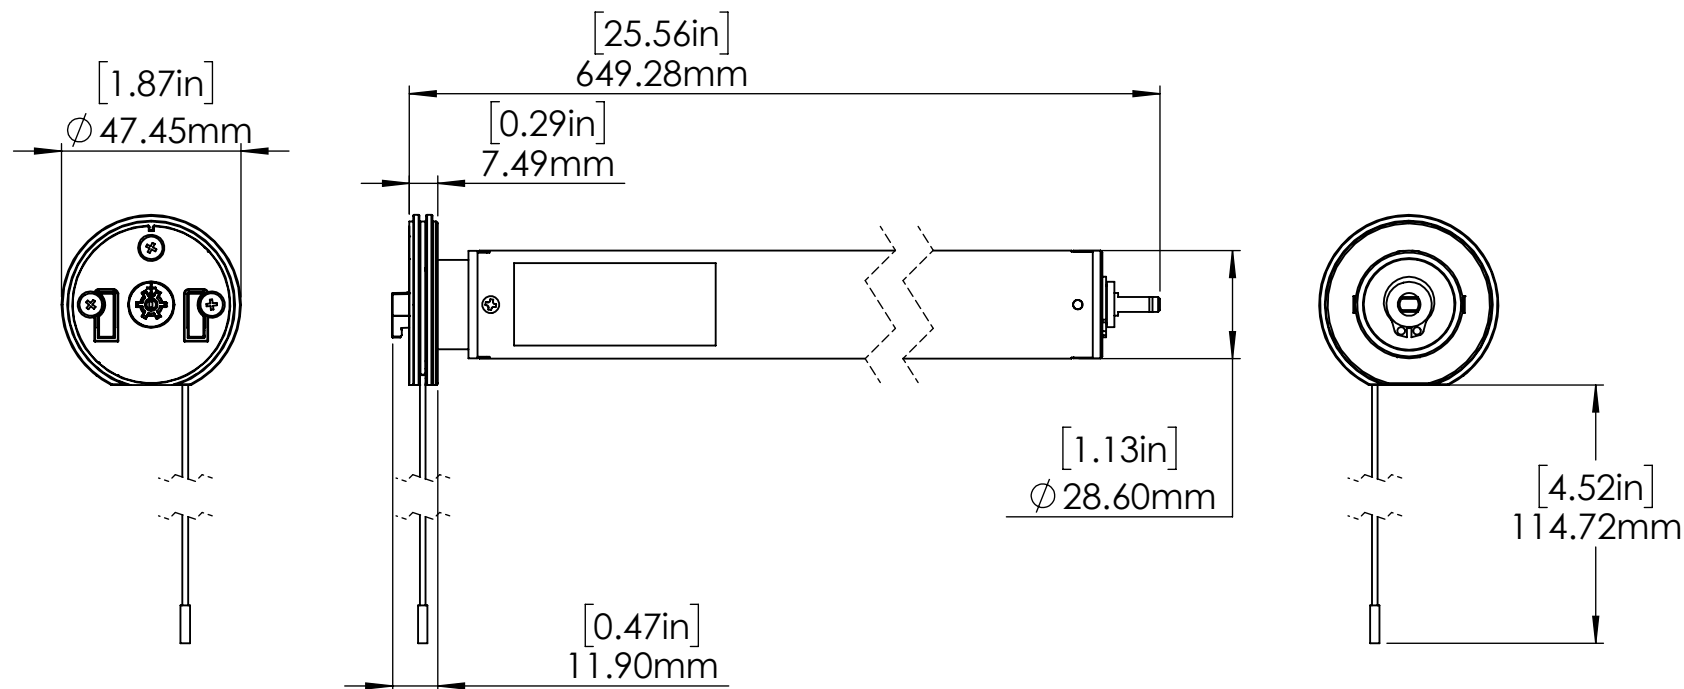

ITEM NO.	PARTNO	DESCRIPTION	Default/ QTY.	Carton QTY
1	MT03-0206-069002	AUTOMATE BRACKET ADAPTOR SKYLINE SERIES	1	15
2	Instructions	Installation Instructions	1	15
3	DM28LEU/S-2/28 - Q	AUTOMATE LI-ION 2.0Nm ARC Motor [Ø28/5V/20rpm]	1	15

MT03-0205-069002

NOTE:
Motor is supplied with MT03-0205-069002 (Skyline) attached to the motor.

PRODUCT SPECIFICATION SHEET

ITEM DESCRIPTION: **5V ZERO LI-ION 2.0NM CT15 Q MOTOR [Ø28/5V/28RPM](SKY)**

ITEM CODE: **MT01-1328-069008-CT**

DIMENSIONS
IN "MM"

SIZE: **A3**

REV. **01**